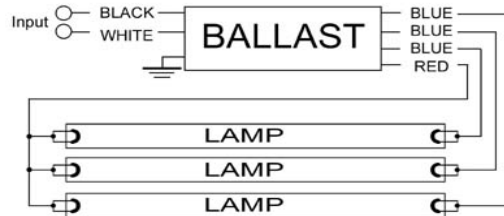

ELECTRICAL DIAGRAM

PRODUCT LABEL

Ballast Wise^{TM} ELECTRONIC BALLAST Cat No: DXE3H12 Type: Outdoor Sound Rating: A Start Temp: 0°F-120°F Linear Lamp: 3×F40T12, 3×F34T12, 3×F25T12	Input: 120V 60Hz Max. Line Current: 1.05 A Power Factor: 0.95	UL US LISTED E178684 61FK DEXIN LIGHTING 1-866-4DEXIN8 COVINA CA91722	 DATE: