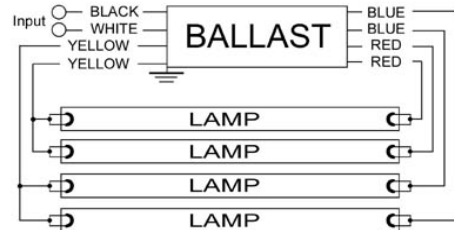

ELECTRICAL DIAGRAM

PRODUCT LABEL

Ballast Wise™ ELECTRONIC BALLAST Cat.No: DXE4H82 Type: 1 Outdoor Sound Rating: A Start Temp: 0°F-120°F Lamp Type: 4*F32T8, 4*F25T8, 4*F17T8	Input: 277V 60Hz Max. Line Current: 0.40A Power Factor >0.99 Line Current THD<10%	UL LISTED E178684 61FK DEXIN LIGHTING 1-888-4DEXIN8 COVINA CA91722	DATE: