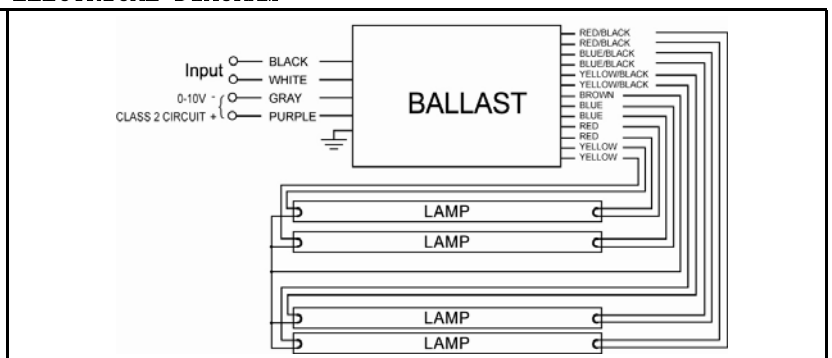

ELECTRICAL DIAGRAM

PRODUCT LABEL

<table border="0"> <tr> <td>BK</td><td>LINE</td></tr> <tr> <td>WH</td><td>NEUTRAL</td></tr> <tr> <td>GN</td><td>GROUND</td></tr> <tr> <td>GR</td><td>0-10V CLASS 2 CIRCUIT</td></tr> </table>	Cat. No.:DXE4H8UD Type 1 Outdoor Program Rapid Start Start Temp.:50 °F~120°F Dimming Range 100%~1% Lamp Current Lamp Type: 4°F32T8, 4°F32T8/U, 4°F31T8/U	Sound Rating A O.C.V.:300VRMS Class P NO PCB's	Input 120 to 277 V 50/60Hz Max. Line Current 120V/0.98A, 277V/0.42A Power Factor>0.99 Max. Line Current THD<10%	1-866-433-9468 LISTED E178684 61FK	Ballast must be grounded Ground to case or input terminal(G) Install in accordance with the National Electrical Code DATE:	Risk of Electric Shock • Turn power off before servicing • properly ground ballast and fixture Use 18 AWG Solid Copper Wire Rated ≥600V Stripped to 0.33"	
	High Ballast Factor End of Life Protection Meets FCC Part18 Class A Inherent Thermal Protection Protection Thermiques Integree